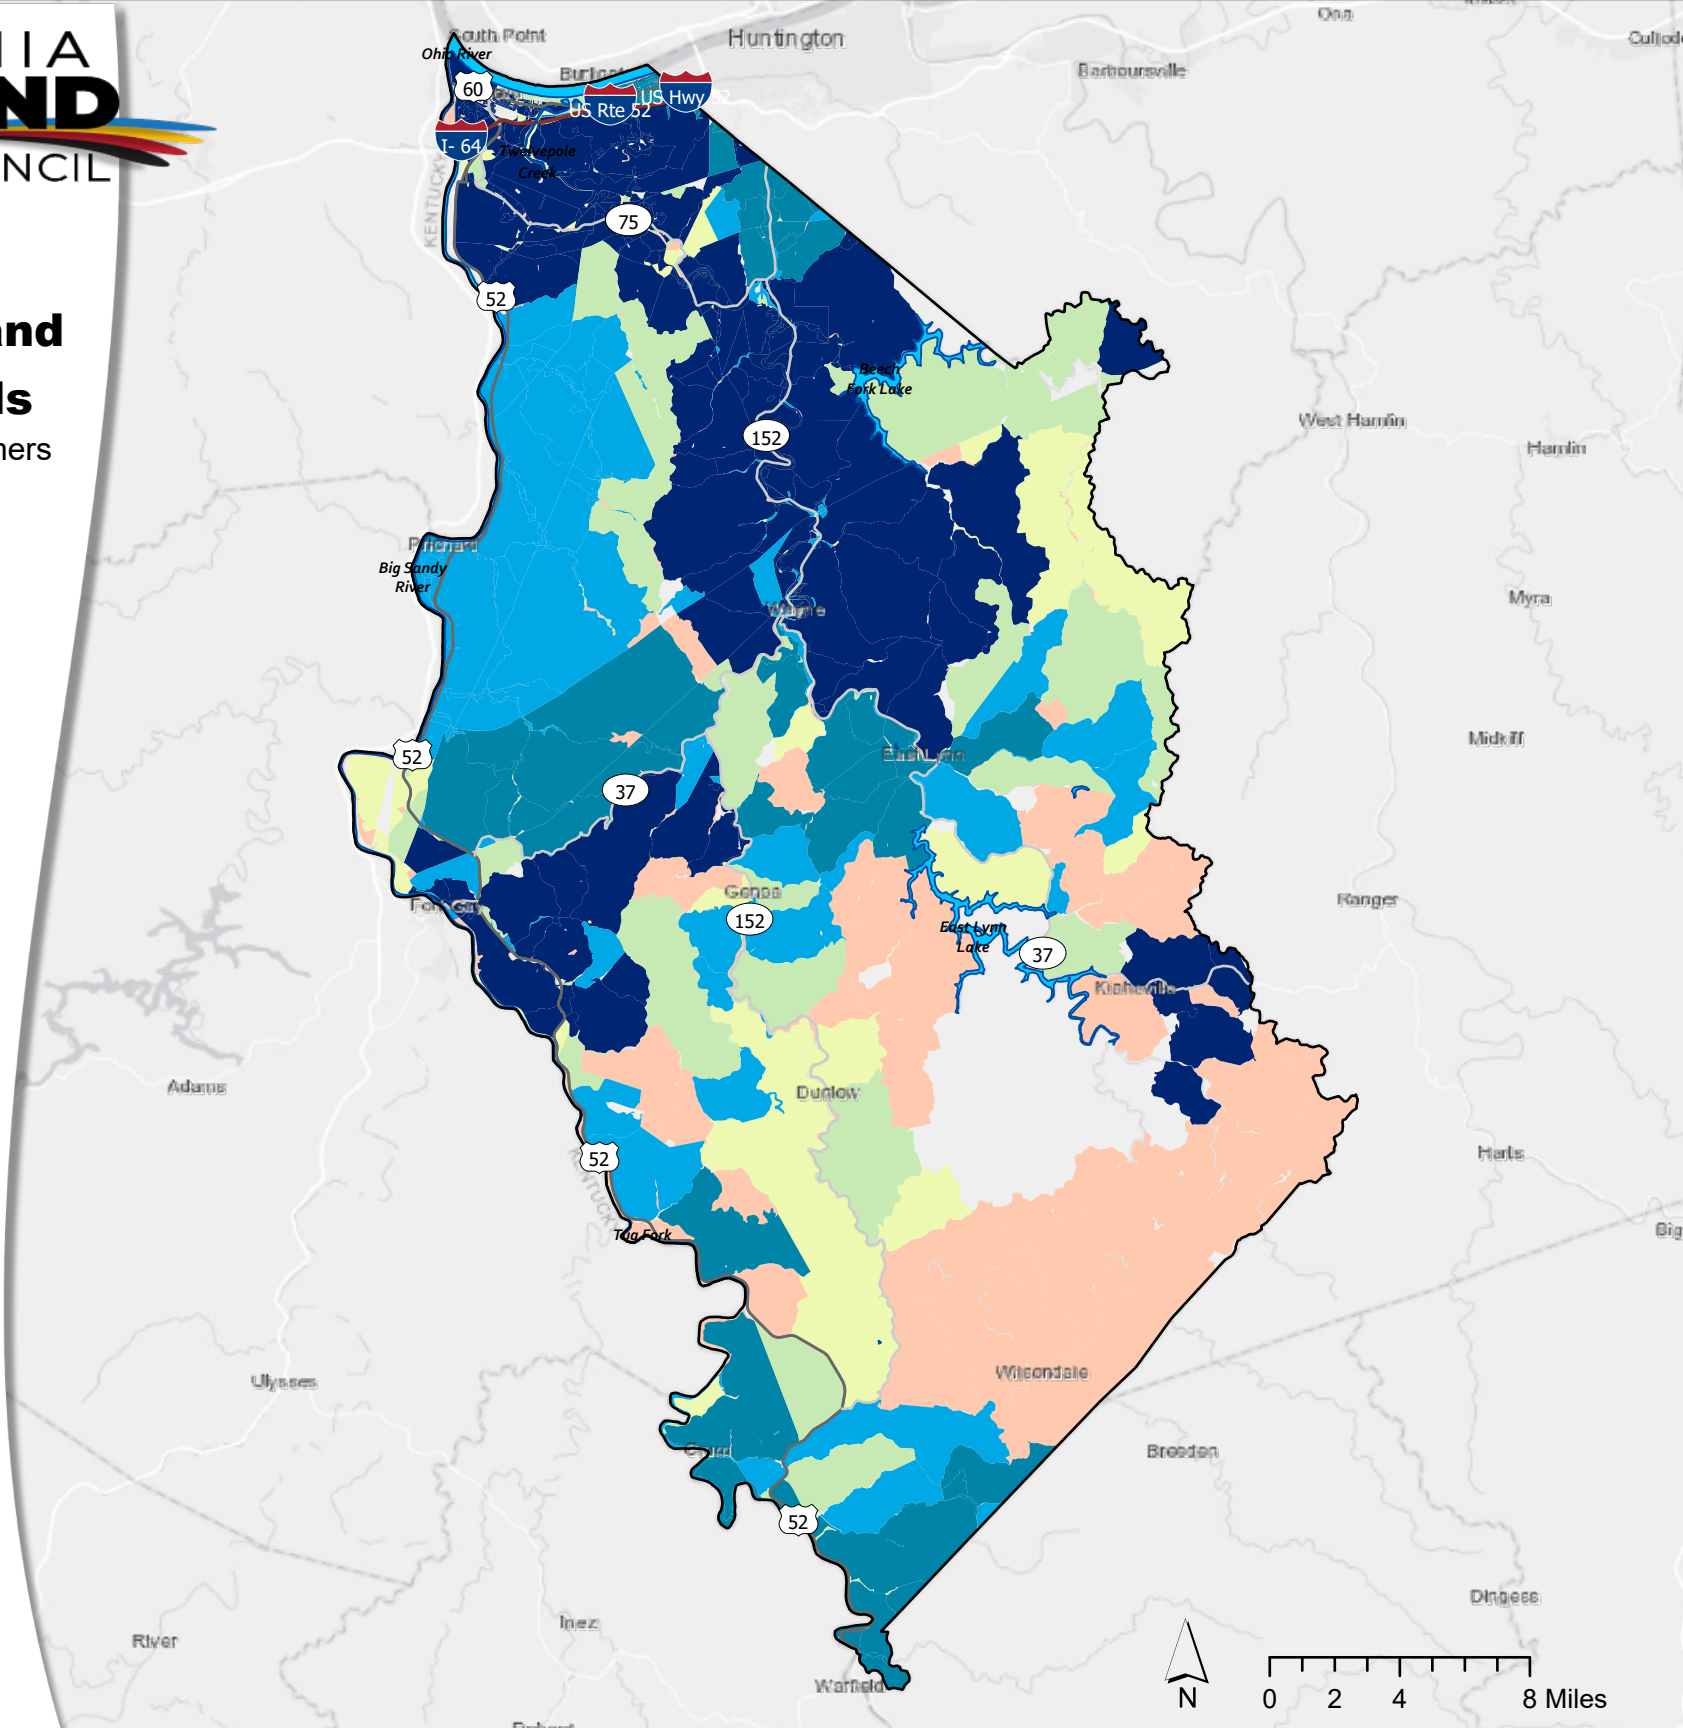

**Wayne County
West Virginia Broadband
Fixed Wireline Speeds**

As advertised by providers for consumers
Provided by FCC Form 477

Download Speed Tiers MBPS

- 1000 and higher
- 300 - 1000
- 100 - 300
- 25 - 100
- 10 - 25
- Less than 10
- No Service With Population

Unshaded areas have
no population

Date: 1/15/2020 3:52 PM Projection: Web Mercator
 Author: CarolAnn Williams carolann.williams@wv.gov
 Credits: West Virginia Broadband Enhancement Council, West Virginia Development Office, West Virginia Geological Survey, CostQuest, Tilson, ESRI, FCC Form 477