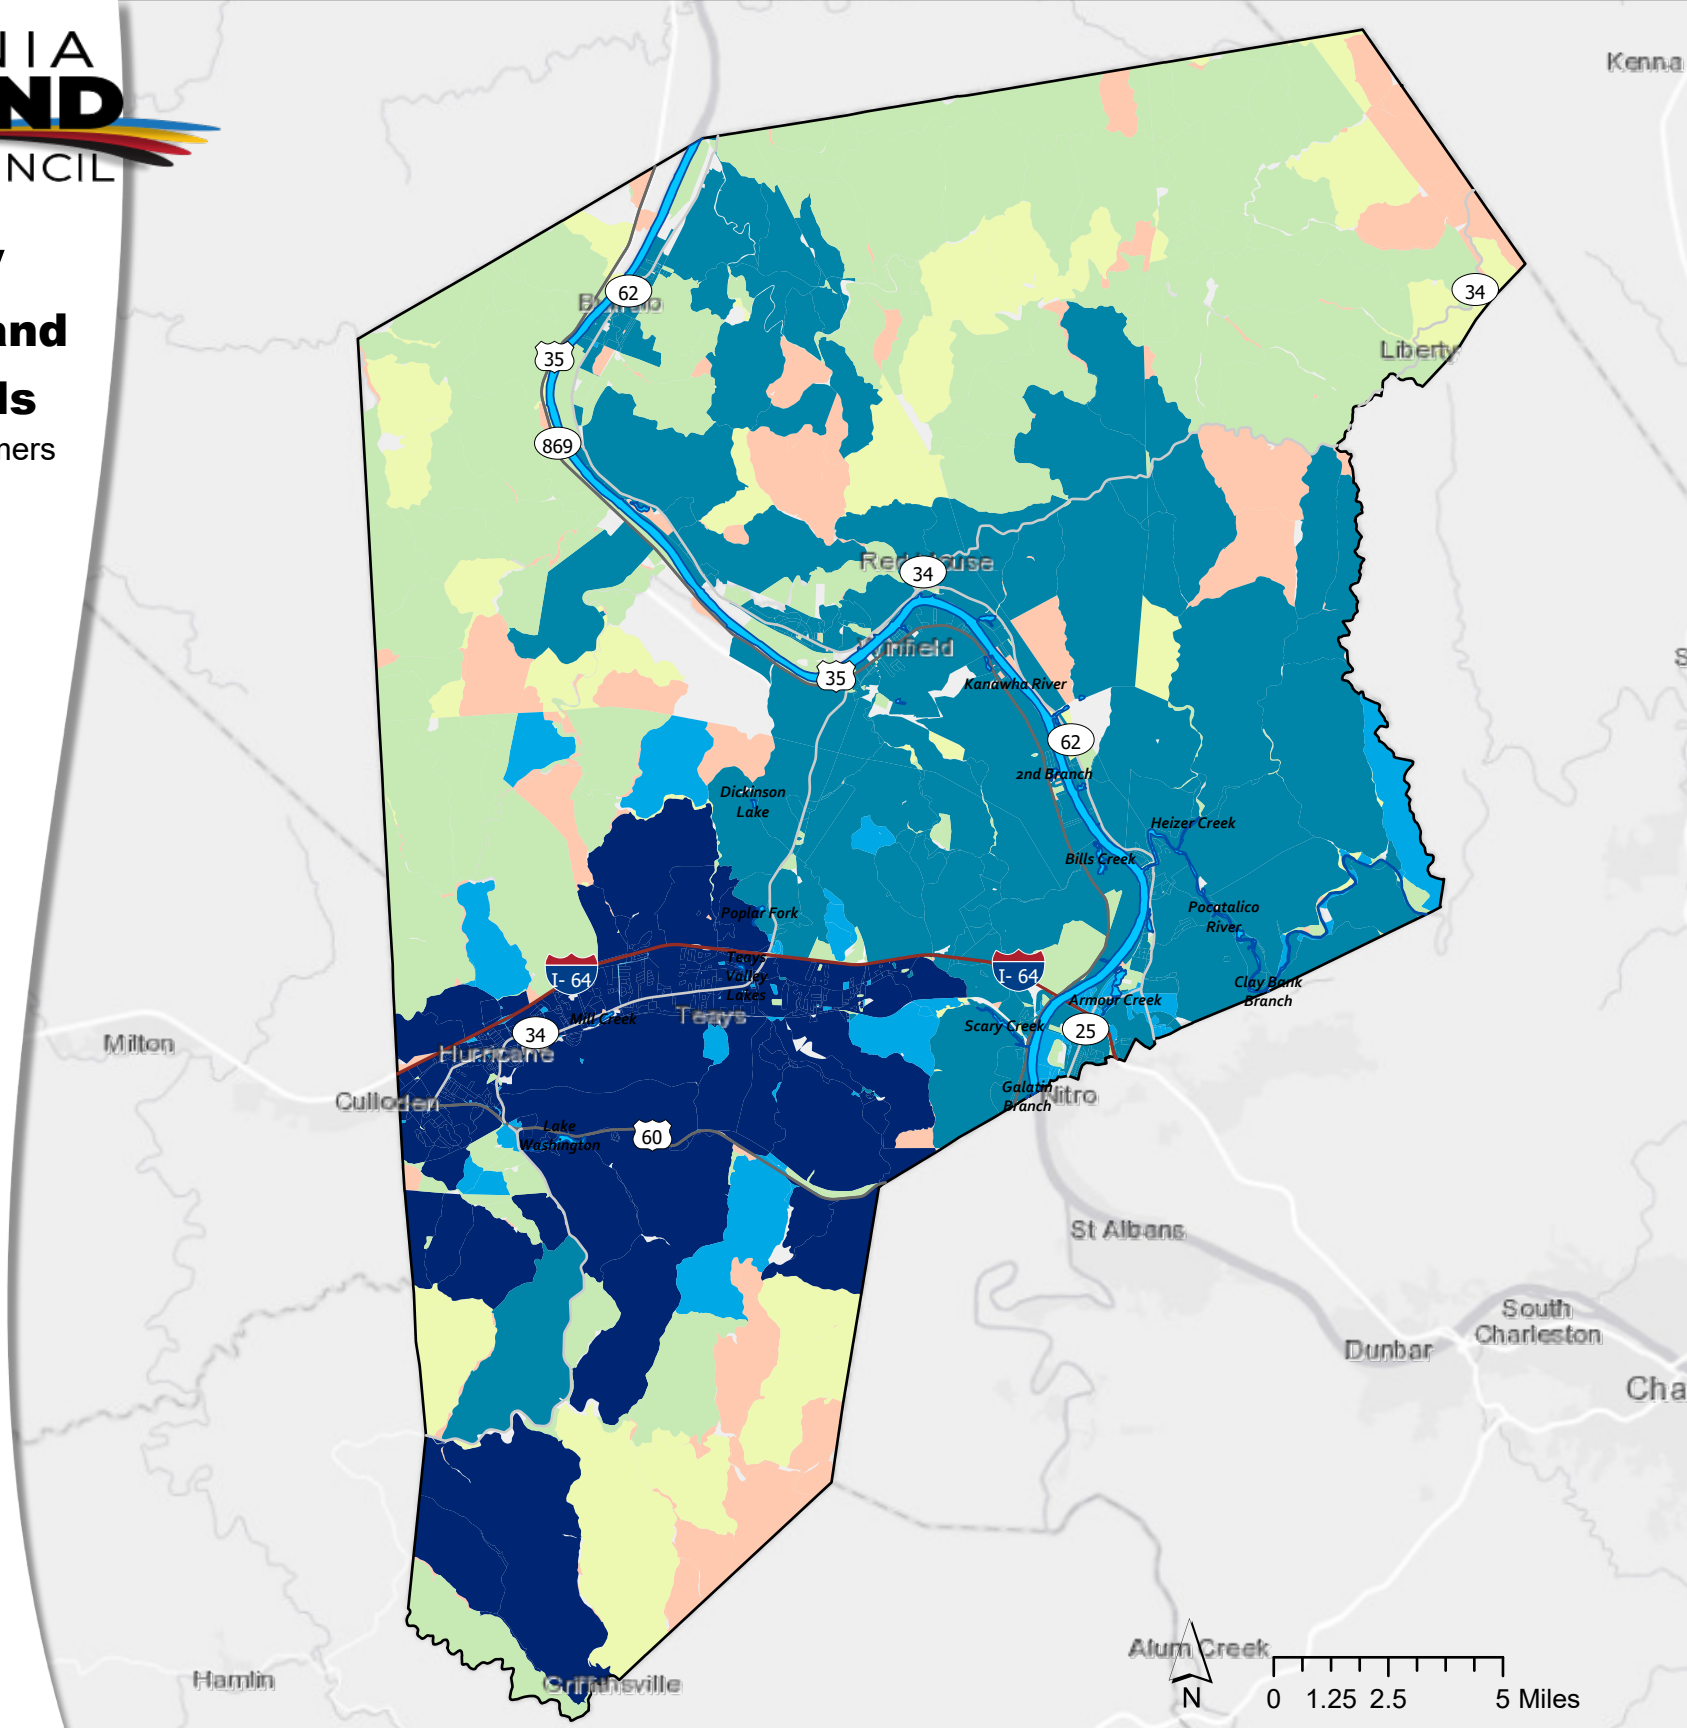

**Putnam County
West Virginia Broadband
Fixed Wireline Speeds**

As advertised by providers for consumers
Provided by FCC Form 477

Download Speed Tiers MBPS

- 1000 and higher
- 300 - 1000
- 100 - 300
- 25 - 100
- 10 - 25
- Less than 10
- No Service With Population

Unshaded areas have
no population

Date: 1/15/2020 3:10 PM Projection: Web Mercator
 Author: CarolAnn Williams carolann.williams@wv.gov
 Credits: West Virginia Broadband Enhancement Council, West Virginia Development Office
 West Virginia Geological Survey,
 CostQuest, Tilson, ESRI, FCC Form 477